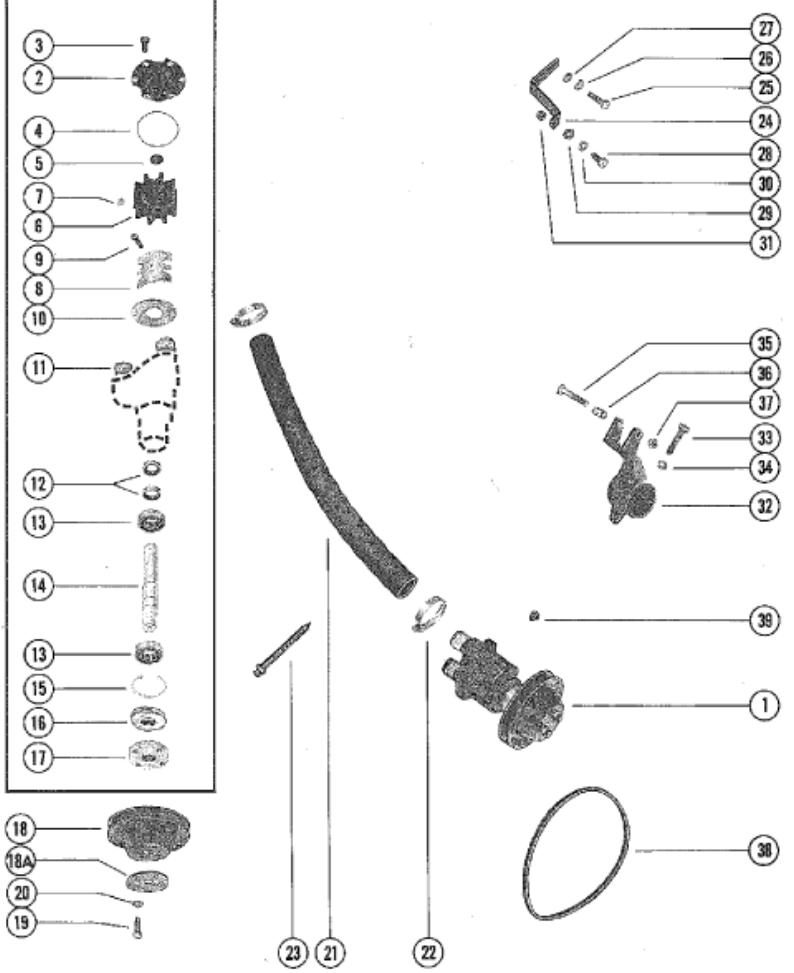

BREAKDOWN OF WATER PUMP

Parts List						
Ref	Class	Part	Description	Qty	Comment	Footnote
1	46	63450A	WATER PUMP ASSEMBLY, COM	1	SERIAL 00000000-04476955	
1	46	73823A	WATER PUMP ASSEMBLY, COM	1	SERIAL 04476956-09999999	
2		59155	COVER, WATER PUMP	1		
3	10	28635	SCREW, WATER PUMP COVE	6		
4	25	59712	"O" RING, WATER PUMP COVE	1		
5	19	59504	PLUG, IMPELLER	1		
6	47	59362A	IMPELLER ASSEMBLY	1		
7	28	56662	KEY, IMPELLER DRIVE	1		
8		59363A	CAM SEGMENT ASSEMBLY, W	1		
9	10	60777	SCREW, CAM SEGMENT ATTA	1		
10		59503	WEAR PLATE	1		
11	23	47511	SLEEVE, WATER PUMP COVE	2		
12	26	23300	OIL SEAL, WATER PUMP SHAF	2		
13	30	20861	BALL BEARING, WATER PUMP	2	SERIAL 00000000-04476955	
13	30	72961	BALL BEARING, WATER PUMP	2	SERIAL 04476956-09999999	
14		59501	SHAFT, WATER PUMP	1		
15	53	23720	RING, SNAP - BALL BEARING R	1		
16	26	59564	OIL SEAL, WATER PUMP SHAF	1	SERIAL 00000000-04476955	
16	26	72785	OIL SEAL, WATER PUMP SHA	1	SERIAL 04476956-09999999	
17		47530	HUB, WATER PUMP PULLEY	1		
18		59762	PULLEY, WATER PUMP	1	SERIAL 00000000-04476955	
18		73798	PULLEY, WATER PUMP	1	SERIAL 04476956-09999999	
18A		58265	CLAMPING RING, PULLEY	1	SERIAL 04476956-09999999	
19	10	20705	SCREW, PULLEY TO WATER PU	4	SERIAL 00000000-04476955	
19	10	33524	SCREW, PULLEY TO WATER PU	4	SERIAL 00476956-09999999	
20	13	39107	LOCKWASHER, WATER PULLEY	4		
21	32	62010	HOSE, PUMP TO OIL COOLER	1		
22	54	32780	CLAMP, WATER PUMP HOSE	2		
23		61990	STA-STRAP, HOSE ATTACHING	2		
24		54478	BRACE, WATER PUMP ADJUSTI	1		
25	10	34353	SCREW, ADJUSTING BRACE TO	1		
26	13	35048	LOCKWASHER, ADJUSTING BRA	1		
27	12	34714	WASHER, ADJUSTING BRACE S	1		
28	10	26632	SCREW, ADJUSTING BRACE TO	1		
29	12	20553	WASHER, ADJUSTING BRACE S	1		
30	13	35048	LOCKWASHER, ADJUSTING BRA	1		
31	11	32219	NUT, ADJUSTING BRACE SCRE	1		
32		4951	BRACKET, WATER PUMP	1		
33	10	34354	SCREW, WATER PUMP BRACKE	1		
34	13	35048	LOCKWASHER, WATER PUMP B	1		
35	10	62409	SCREW, WATER PUMP BRACKE	1		